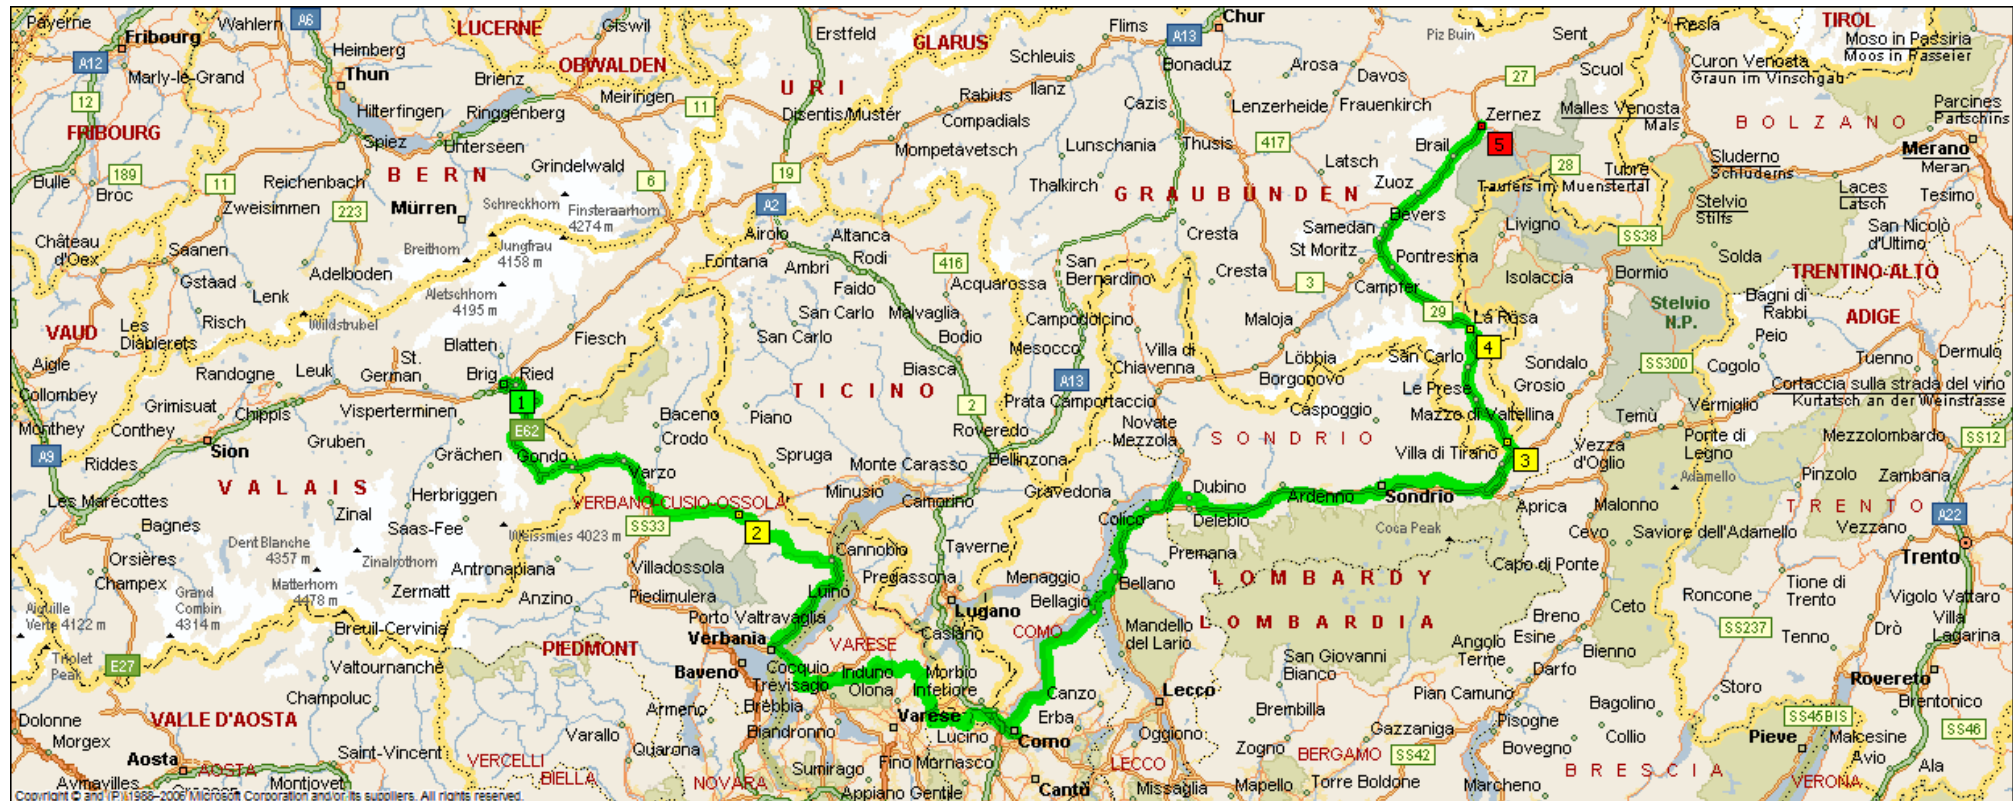

Bahnhof Brig to Zernez

From: Bahnhof To: Zernez

Driving Distance: 413,1 kilometres Time: 9 hours, 48 minutes

Time	Distance	Instruction
8:00	0,0	1 Depart Bahnhof [Bahnhofplatz 3900, Brig-Glis, Schweiz] on Nordstrasse (East) for 0,7 km
8:00	0,7	Turn RIGHT (South) onto Tunnelstrasse for 0,7 km
8:02	1,4	Turn LEFT (South-East) onto Alte Simplonstrasse for 0,4 km
8:03	1,8	Turn LEFT (East) onto Bachstrasse for 0,1 km
8:04	1,9	Turn LEFT to stay on Bachstrasse for 1,8 km
8:08	3,7	Turn LEFT (North) onto Simplonstrasse for 1,0 km
8:10	4,8	Road name changes to Polti [Simplonstrasse] for 0,4 km
8:11	5,2	Bear RIGHT (South) onto Basweri for 0,3 km
8:12	5,4	Road name changes to Local road(s) for 2,2 km
8:14	7,6	Bear LEFT (East) onto Local road(s) for 0,3 km
8:14	7,9	Turn LEFT (East) onto Local road(s) for 1,8 km
8:15	9,7	Bear LEFT (South-East) onto Local road(s) for 2,8 km
8:18	12,4	Turn RIGHT (East) onto E62 [9] for 9,4 km
8:25	21,9	Turn RIGHT (West) onto Local road(s) for 0,2 km