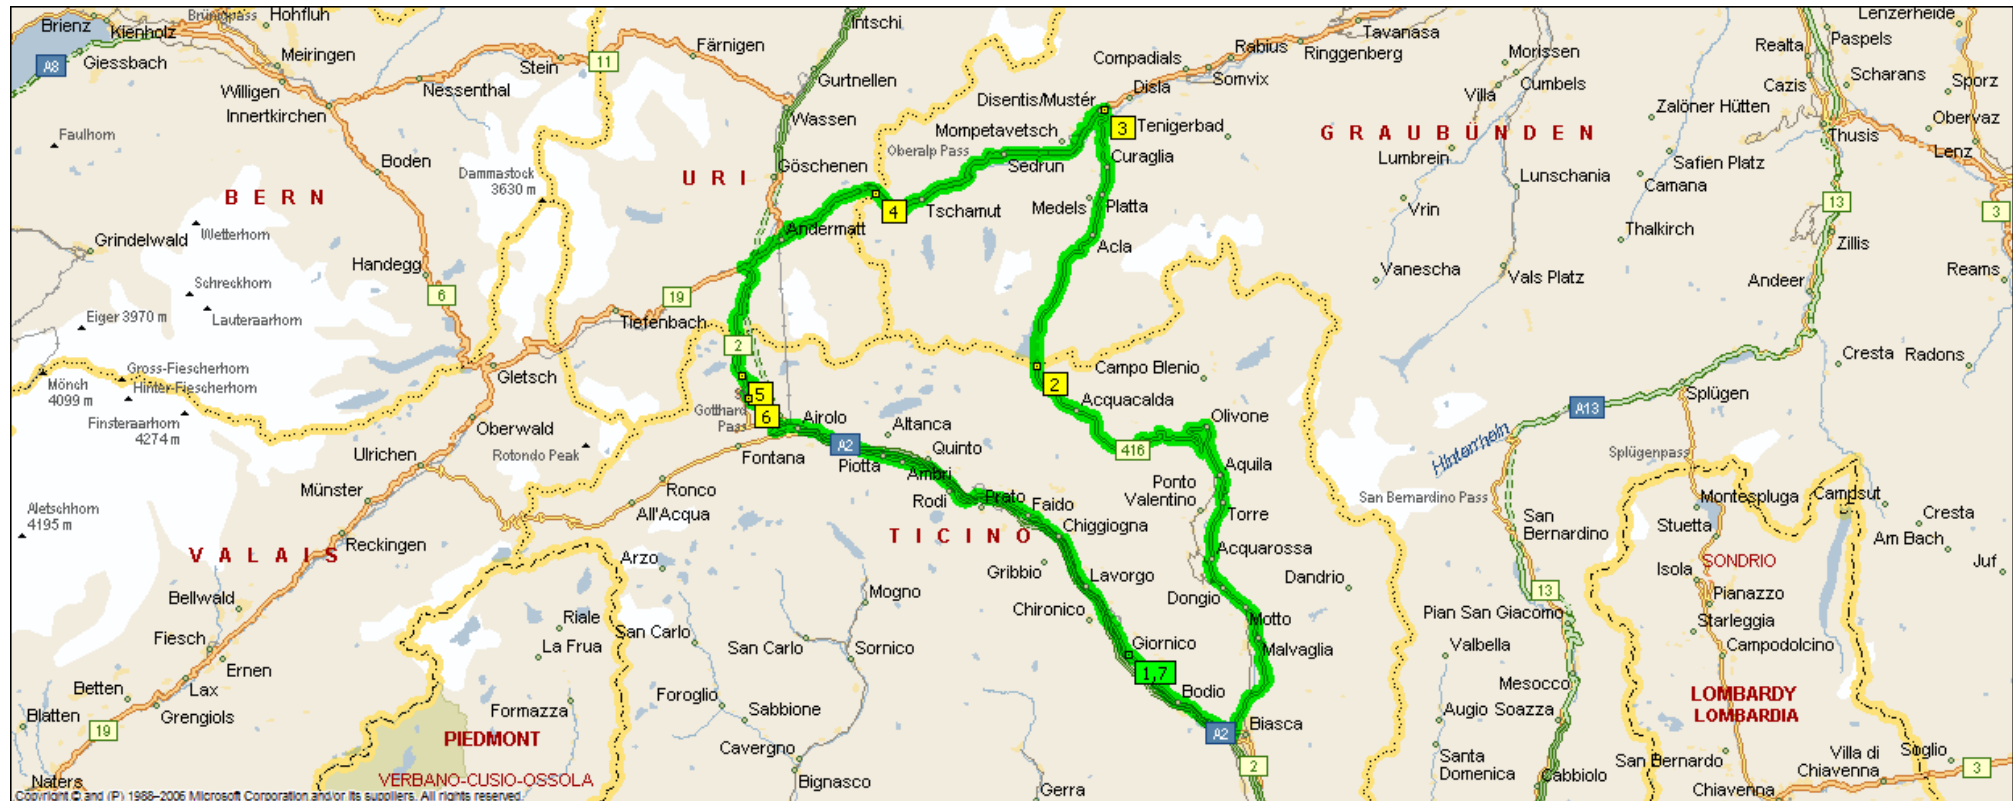

Giornico to Disentis 154 km

From: Giornico To: Giornico

Driving Distance: 154,4 kilometres Time: 4 hours, 57 minutes

Time	Distance	Instruction
10:00	0,0	1 Depart Giornico on 2 [Via Cantonale] (East) for 6,6 km
10:07	6,6	At roundabout, take the SECOND exit onto 2 for 1,0 km
10:08	7,6	Turn RIGHT (South) onto Local road(s) for 50 m
10:09	7,6	Turn LEFT (East) onto Local road(s) for 0,2 km
10:09	7,8	Turn RIGHT (South) onto Local road(s) for 30 m
10:09	7,8	Turn LEFT (East) onto Local road(s) for 0,2 km
10:09	8,0	Turn LEFT (East) onto Local road(s) for 0,1 km
10:10	8,2	Turn LEFT (North-East) onto Local road(s) for 60 m
10:10	8,2	Turn RIGHT (East) onto Local road(s) for 0,1 km
10:10	8,4	At roundabout, take the SECOND exit onto 416 for 41,1 km
10:47	49,5	2 Arrive Passo del Lucomagno [416 6718, Olivone, Schweiz]
11:17	49,5	Depart Passo del Lucomagno [416 6718, Olivone, Schweiz] on 416 [Lukmanierpass] (North) for 19,7 km
11:35	69,2	Turn RIGHT (East) onto Bahnhofstrasse [Via Dalla Staziun] for 0,2 km
11:36	69,4	3 Arrive Bahnhof RHB Disentis/Mustér [Via Dalla Staziun 7180, Disentis/Mustér, Schweiz, Tel: +41 81-9475132]