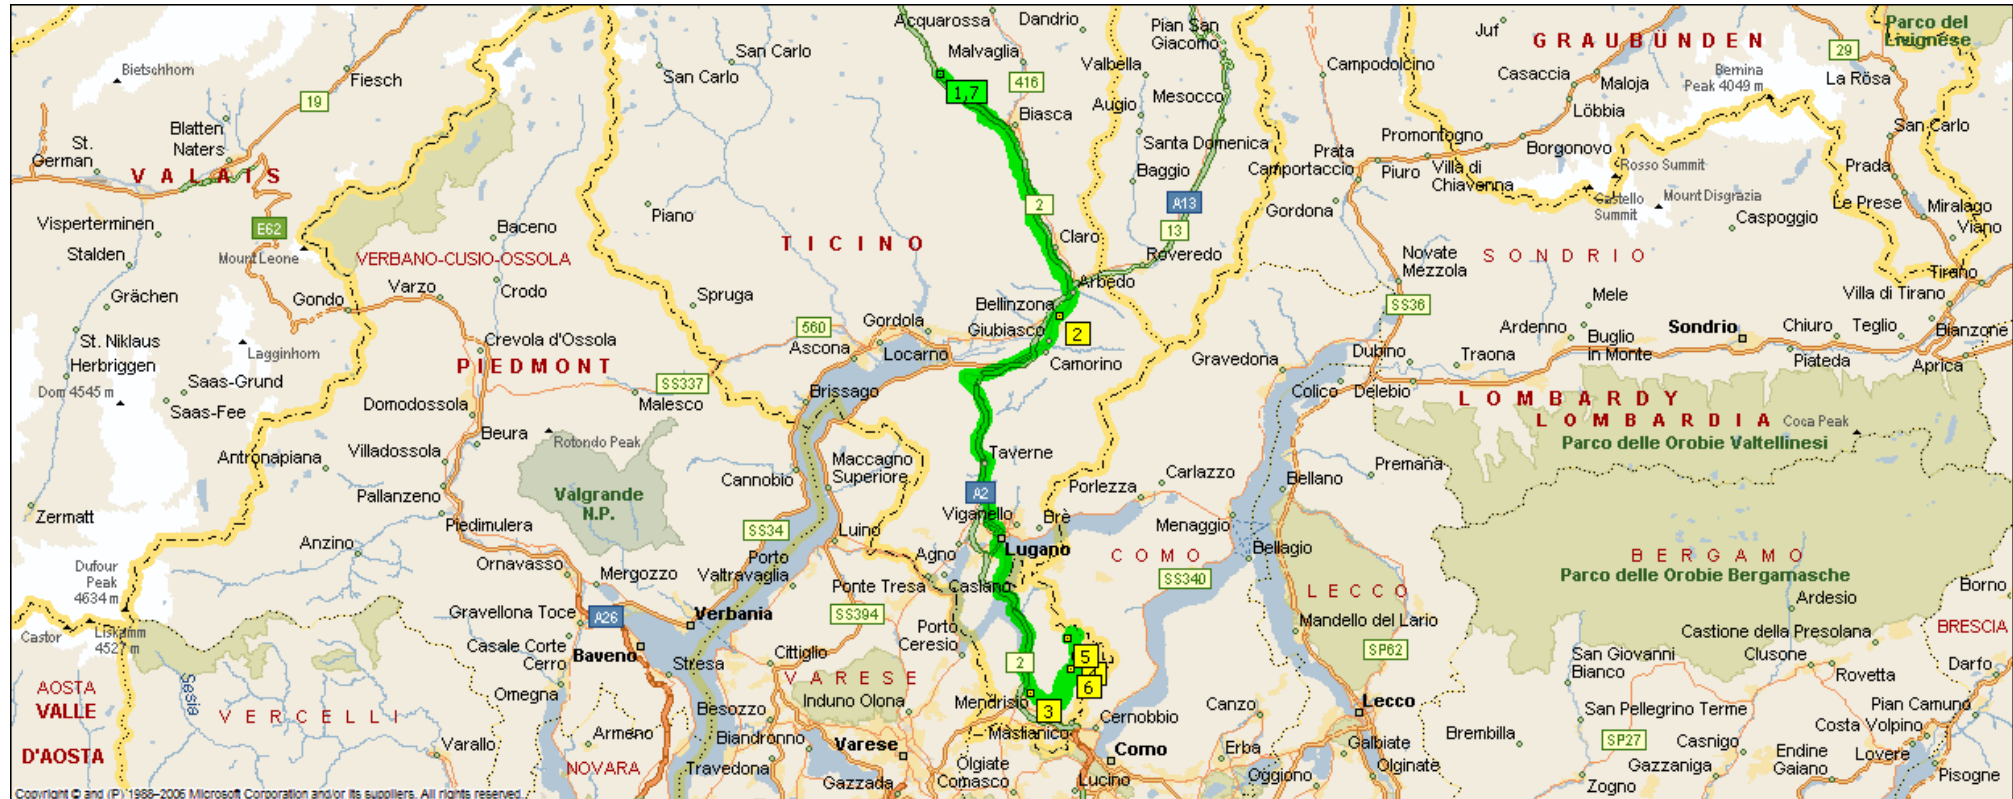

Giornico to Muggio

From: Giornico To: Giornico

Driving Distance: 198,4 kilometres Time: 4 hours, 13 minutes

Time	Distance	Instruction
9:00	0,0	■ Depart Giornico on 2 [Via Cantonale] (East) for 6,6 km
9:07	6,6	At roundabout, take the FIRST exit onto Local road(s) for 0,9 km
9:08	7,5	Bear LEFT (West) onto Local road(s) for 0,2 km
9:08	7,7	Bear LEFT (West) onto Local road(s) for 0,2 km
9:08	7,9	Turn LEFT (South-East) onto Local road(s) for 2,4 km
9:10	10,3	Bear LEFT (East) onto Local road(s) for 0,1 km
9:10	10,4	Bear LEFT (South-East) onto Local road(s) for 0,2 km
9:11	10,6	Turn RIGHT (South) onto Local road(s) for 0,4 km
9:11	11,0	Turn RIGHT (South) onto Local road(s) for 1,3 km
9:12	12,3	Bear LEFT (South-East) onto Local road(s) for 0,2 km
9:12	12,5	Bear LEFT (South) onto Local road(s) for 1,1 km
9:14	13,6	Bear RIGHT (South) onto Local road(s) for 0,1 km
9:14	13,7	Bear RIGHT (South) onto Local road(s) for 0,6 km
9:14	14,3	Bear LEFT (South-East) onto Local road(s) for 0,5 km