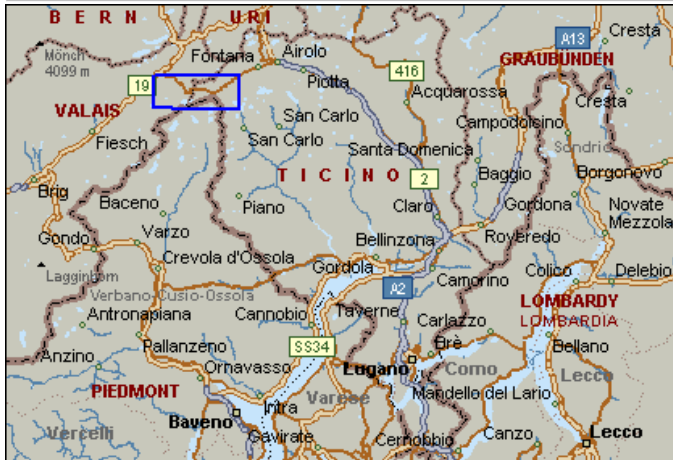

Giornico to Nufenen-104 km

From: Giornico To: Giornico

Driving Distance: 104,2 kilometres Time: 5 hours, 41 minutes

Time	Distance	Instruction
10:00	0,0	1 Depart Giornico on 2 [Via Cantonale] (West) for 11,2 km
10:10	11,2	*Gate access required* Turn LEFT (South) onto Via Cantonale [Faido] for 80 m
10:10	11,3	2 Arrive Faido, 6760 Faido
10:55	11,3	Depart Faido, 6760 Faido on Via Cantonale [Faido] (North-West) for 80 m
10:55	11,3	*Gate access required* Turn LEFT (West) onto 2 [Via Cantonale] for 17,4 km
11:16	28,8	Turn LEFT (South) onto Airolo for 0,2 km
11:16	28,9	Road name changes to Local road(s) for 80 m
11:16	29,0	Bear LEFT (South) onto Local road(s) for 0,2 km
11:16	29,2	Turn RIGHT (West) onto Local road(s) for 0,3 km
11:17	29,5	Bear LEFT (South) onto Local road(s) for 0,5 km
11:17	30,0	Bear RIGHT (East) onto Local road(s) for 0,8 km
11:18	30,8	Road name changes to Cioss di Fuori for 0,7 km
11:18	31,5	Road name changes to Cassinzora for 0,9 km
11:19	32,4	Road name changes to Gerora for 0,8 km

15:11	75,6	Turn RIGHT (East) onto 2 [Airolo] for 28,6 km
15:41	104,2	S Arrive Giornico

Copyright © and (P) 1988–2006 Microsoft Corporation and/or its suppliers. All rights reserved. <http://www.microsoft.com/autoroute/> © Portions © 1990–2006 InstallShield Software Corporation. All rights reserved. Certain mapping and direction data © 2005 NAVTEQ. All rights reserved. NAVTEQ and NAVTEQ ON BOARD are trademarks of NAVTEQ. © Crown Copyright 2005. All rights reserved. License number 100025500.