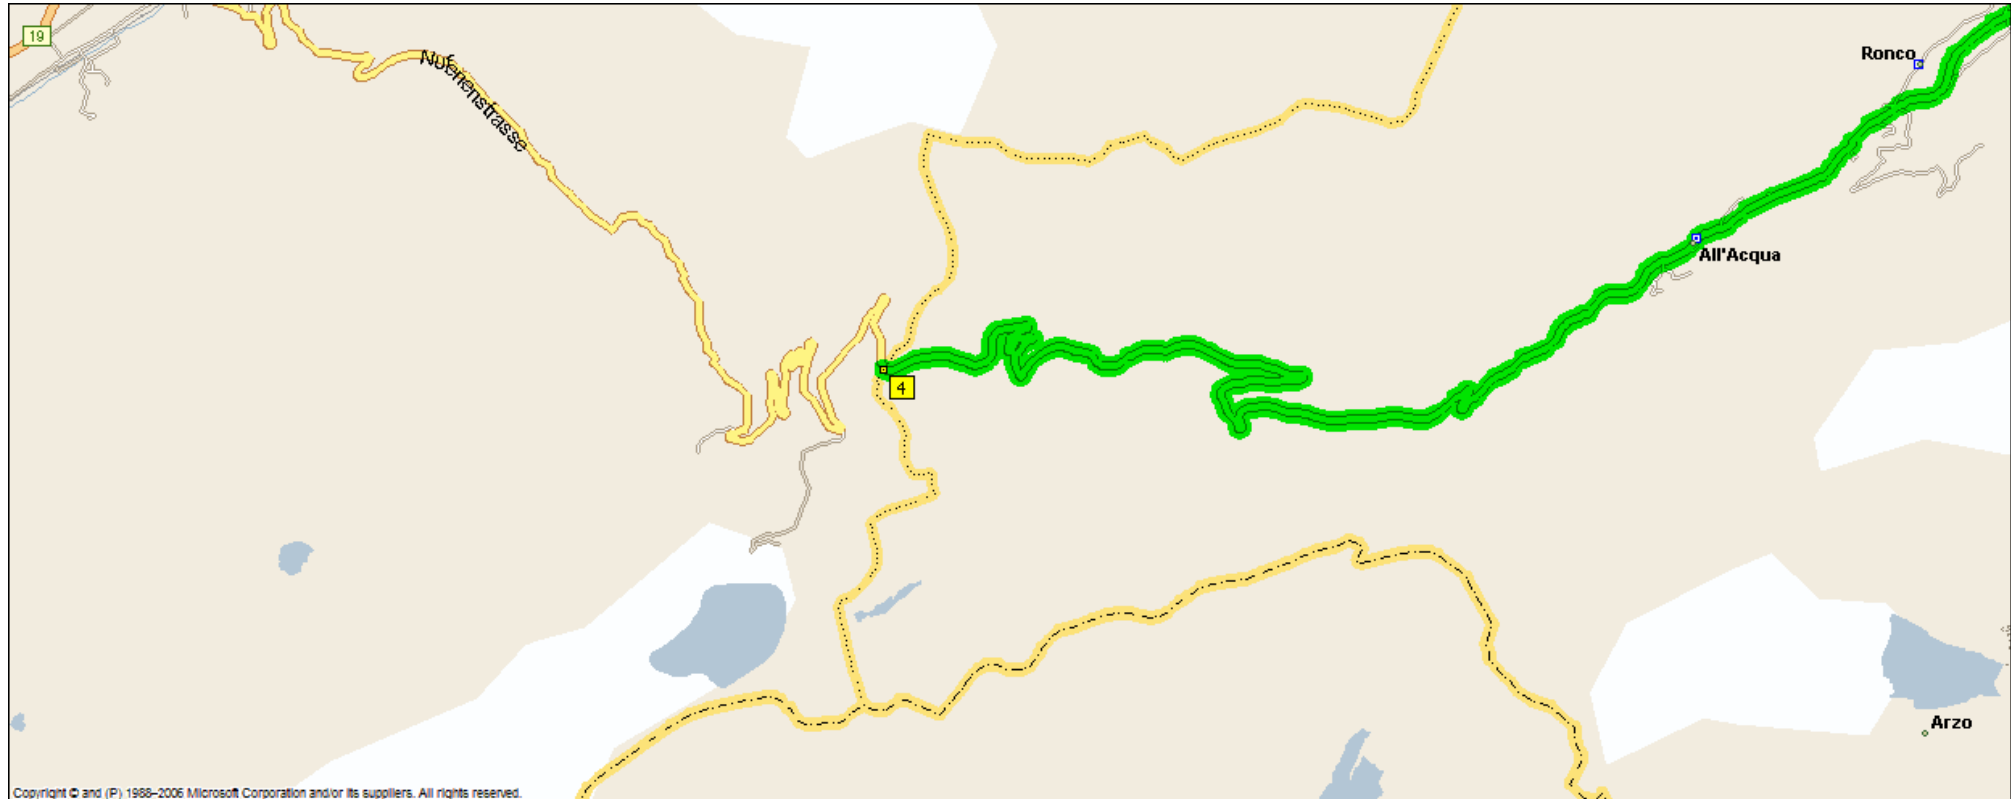

Giornico to Nufenen-104 km

From: Giornico To: Giornico

Driving Distance: 104,2 kilometres Time: 5 hours, 41 minutes

Time	Distance	Instruction
10:00	0,0	1 Depart Giornico on 2 [Via Cantonale] (West) for 11,2 km
10:10	11,2	*Gate access required* Turn LEFT (South) onto Via Cantonale [Faido] for 80 m
10:10	11,3	2 Arrive Faido, 6760 Faido
10:55	11,3	Depart Faido, 6760 Faido on Via Cantonale [Faido] (North-West) for 80 m
10:55	11,3	*Gate access required* Turn LEFT (West) onto 2 [Via Cantonale] for 17,4 km
11:16	28,8	Turn LEFT (South) onto Airolo for 0,2 km
11:16	28,9	Road name changes to Local road(s) for 80 m
11:16	29,0	Bear LEFT (South) onto Local road(s) for 0,2 km
11:16	29,2	Turn RIGHT (West) onto Local road(s) for 0,3 km
11:17	29,5	Bear LEFT (South) onto Local road(s) for 0,5 km
11:17	30,0	Bear RIGHT (East) onto Local road(s) for 0,8 km
11:18	30,8	Road name changes to Cioss di Fuori for 0,7 km
11:18	31,5	Road name changes to Cassinzora for 0,9 km
11:19	32,4	Road name changes to Gerora for 0,8 km

15:11	75,6	Turn RIGHT (East) onto 2 [Airolo] for 28,6 km
15:41	104,2	S Arrive Giornico

Copyright © and (P) 1988–2006 Microsoft Corporation and/or its suppliers. All rights reserved. <http://www.microsoft.com/autoroute/> © Portions © 1990–2006 InstallShield Software Corporation. All rights reserved. Certain mapping and direction data © 2005 NAVTEQ. All rights reserved. NAVTEQ and NAVTEQ ON BOARD are trademarks of NAVTEQ. © Crown Copyright 2005. All rights reserved. License number 100025500.