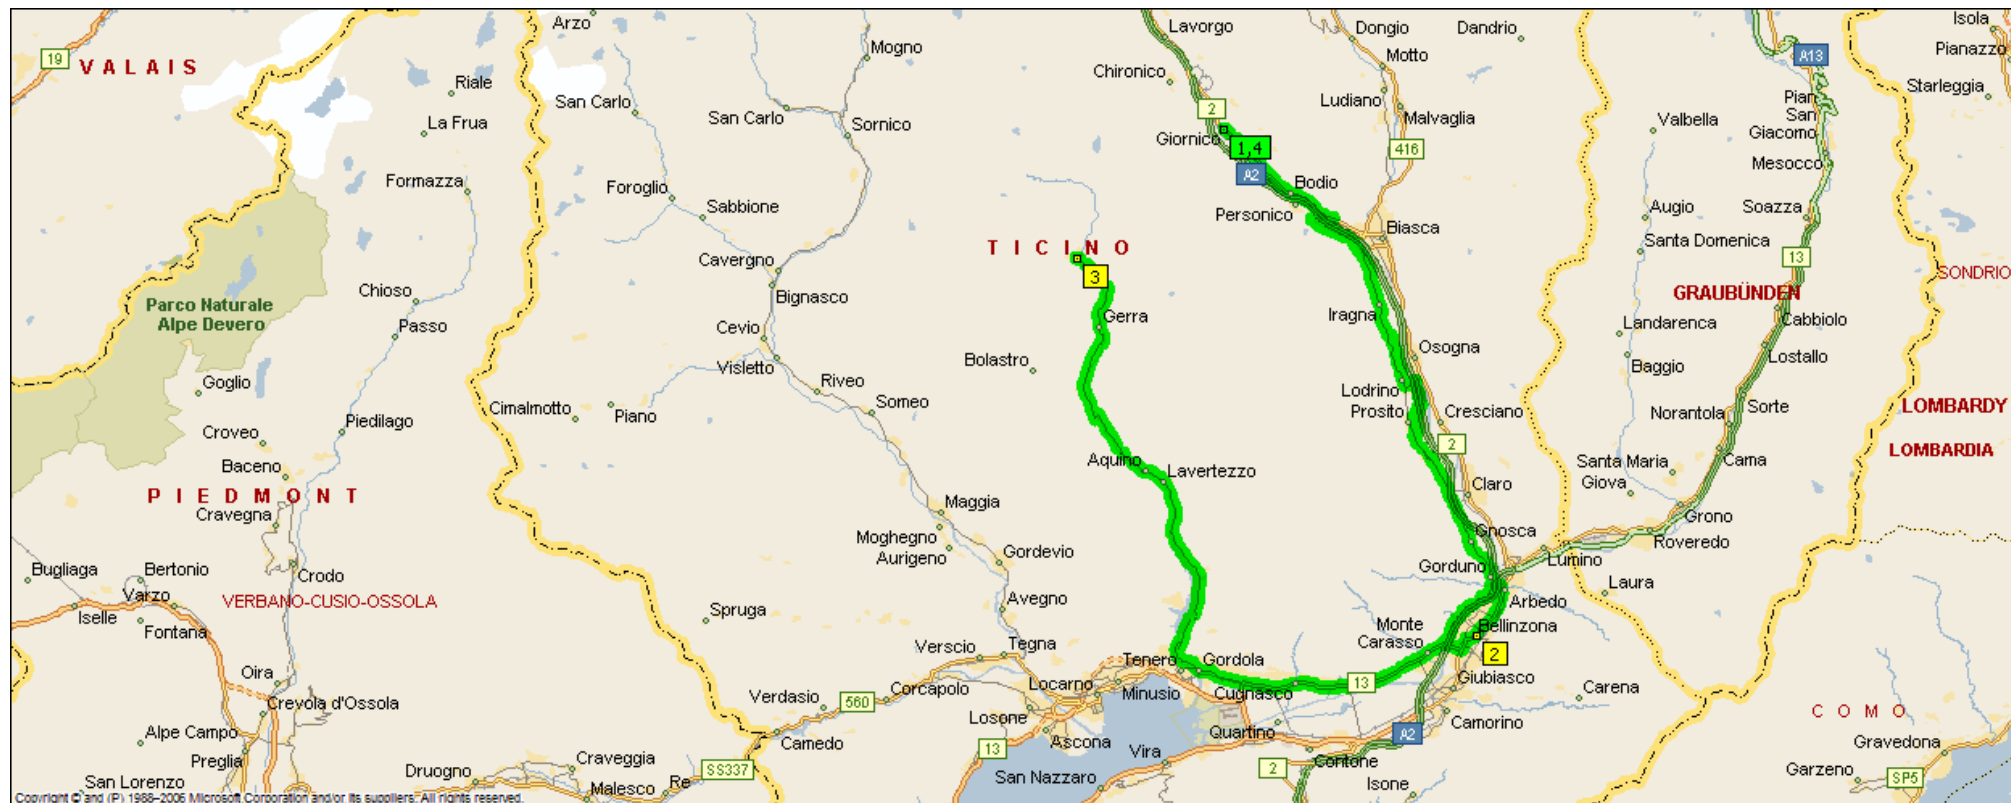

Giornico to Sonogno 141 km

From: Giornico To: Giornico

Driving Distance: 141,4 kilometres Time: 3 hours, 47 minutes

Time	Distance	Instruction
9:00	0,0	1 Depart Giornico on 2 [Via Cantonale] (East) for 6,6 km
9:07	6,6	At roundabout, take the FIRST exit onto Local road(s) for 0,9 km
9:08	7,5	Bear LEFT (West) onto Local road(s) for 0,2 km
9:08	7,7	Bear LEFT (West) onto Local road(s) for 0,2 km
9:08	7,9	Turn LEFT (South-East) onto Local road(s) for 2,4 km
9:10	10,3	Bear LEFT (East) onto Local road(s) for 0,1 km
9:10	10,4	Bear LEFT (South-East) onto Local road(s) for 0,2 km
9:11	10,6	Turn RIGHT (South) onto Local road(s) for 0,4 km
9:11	11,0	Turn RIGHT (South) onto Local road(s) for 1,3 km
9:12	12,3	Bear LEFT (South-East) onto Local road(s) for 0,2 km
9:12	12,5	Bear LEFT (South) onto Local road(s) for 1,1 km
9:14	13,6	Bear RIGHT (South) onto Local road(s) for 0,1 km
9:14	13,7	Bear RIGHT (South) onto Local road(s) for 0,6 km
9:14	14,3	Bear LEFT (South-East) onto Local road(s) for 0,5 km