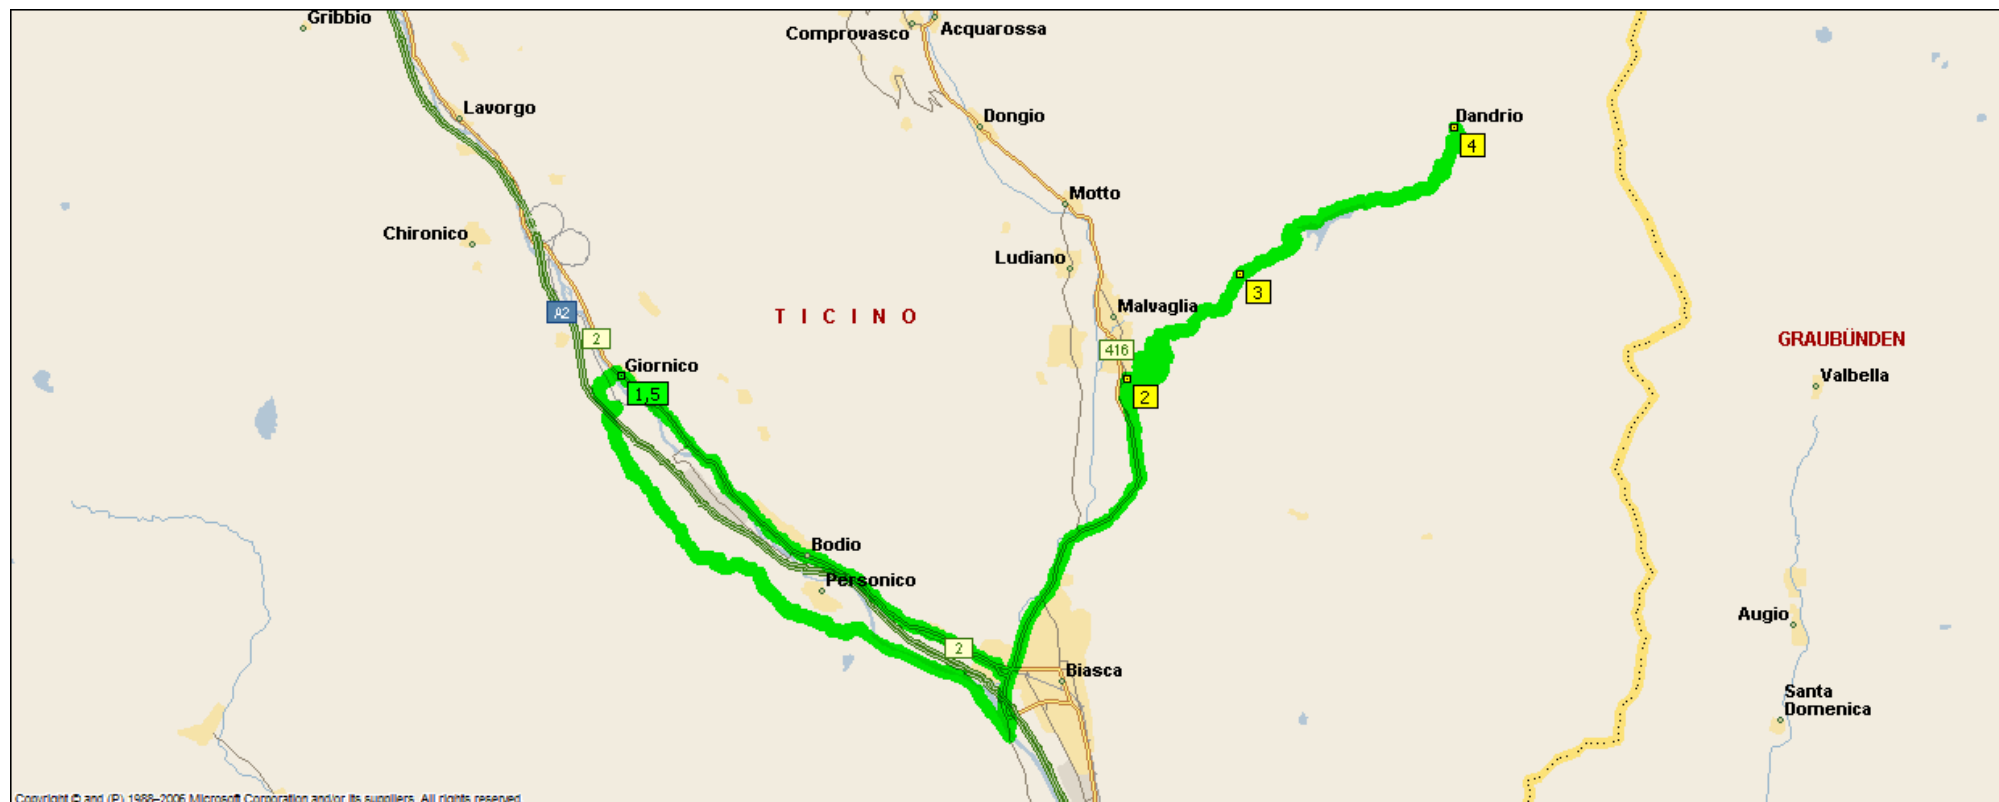

Giornico to Dandrio 56 km

From: Giornico To: Giornico

Driving Distance: 56,7 kilometres Time: 3 hours, 9 minutes

Time	Distance	Instruction
11:00	0,0	1 Depart Giornico on 2 [Via Cantonale] (East) for 6,6 km
11:07	6,6	At roundabout, take the SECOND exit onto 2 for 1,4 km
11:09	7,9	At roundabout, take the FIRST exit onto Local road(s) for 0,3 km
11:09	8,2	At roundabout, take the SECOND exit onto 416 for 4,9 km
11:13	13,1	Bear RIGHT (North-East) onto Strada Brugaio, then immediately bear LEFT (North) onto Strada Cantonale for 40 m
11:14	13,2	Turn RIGHT (East) onto Strada Brugaio for 0,9 km
11:16	14,1	2 At Strada Brugaio, 6713 Malvaglia, return South on Strada Brugaio for 0,2 km
11:16	14,3	Bear LEFT (South) onto Strada Ponteï for 1,0 km
11:18	15,3	Turn RIGHT (South) onto Strada Conzorzo Valle for 1,5 km
11:19	16,8	Turn RIGHT to stay on Strada Conzorzo Valle for 0,6 km
11:20	17,4	Turn LEFT (North-East) onto Strada Val Malvaglia for 2,6 km
11:22	20,0	Bear RIGHT (North-East) onto Local road(s) for 0,2 km
11:23	20,2	Bear RIGHT (North-East) onto Local road(s) for 50 m
11:23	20,2	3 At Ponte Romanico Cane, stay on Local road(s) (East) for 0,1 km