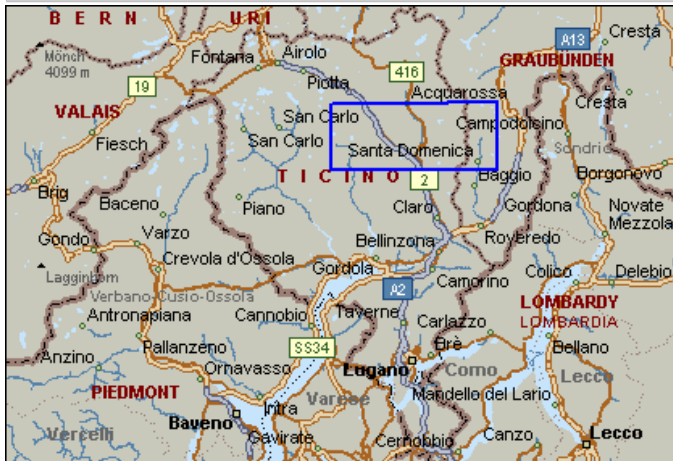

14:04	54,4	Turn LEFT (West) onto Local road(s) for 1,1 km
14:05	55,5	Bear RIGHT (East) onto Local road(s) for 0,2 km
14:05	55,7	Turn LEFT (North-West) onto Local road(s) for 0,3 km
14:05	56,0	Bear RIGHT (North) onto Local road(s) for 0,2 km
14:06	56,3	Bear RIGHT (East) onto Castello for 0,1 km
14:06	56,4	Keep STRAIGHT onto Local road(s) for 60 m
14:07	56,4	Bear LEFT (North) onto Pencia for 10 m
14:07	56,4	Bear LEFT (North) onto Local road(s) for 40 m
14:08	56,5	Turn RIGHT (East) onto Local road(s) for 0,1 km
14:08	56,6	Turn RIGHT (South-East) onto 2 [Via Cantonale] for 0,1 km
14:09	56,7	5 Arrive Giornico

Copyright © and (P) 1988–2006 Microsoft Corporation and/or its suppliers. All rights reserved. <http://www.microsoft.com/autoroute/> © Portions © 1990–2006 InstallShield Software Corporation. All rights reserved. Certain mapping and direction data © 2005 NAVTEQ. All rights reserved. NAVTEQ and NAVTEQ ON BOARD are trademarks of NAVTEQ. © Crown Copyright 2005. All rights reserved. License number 100025500.