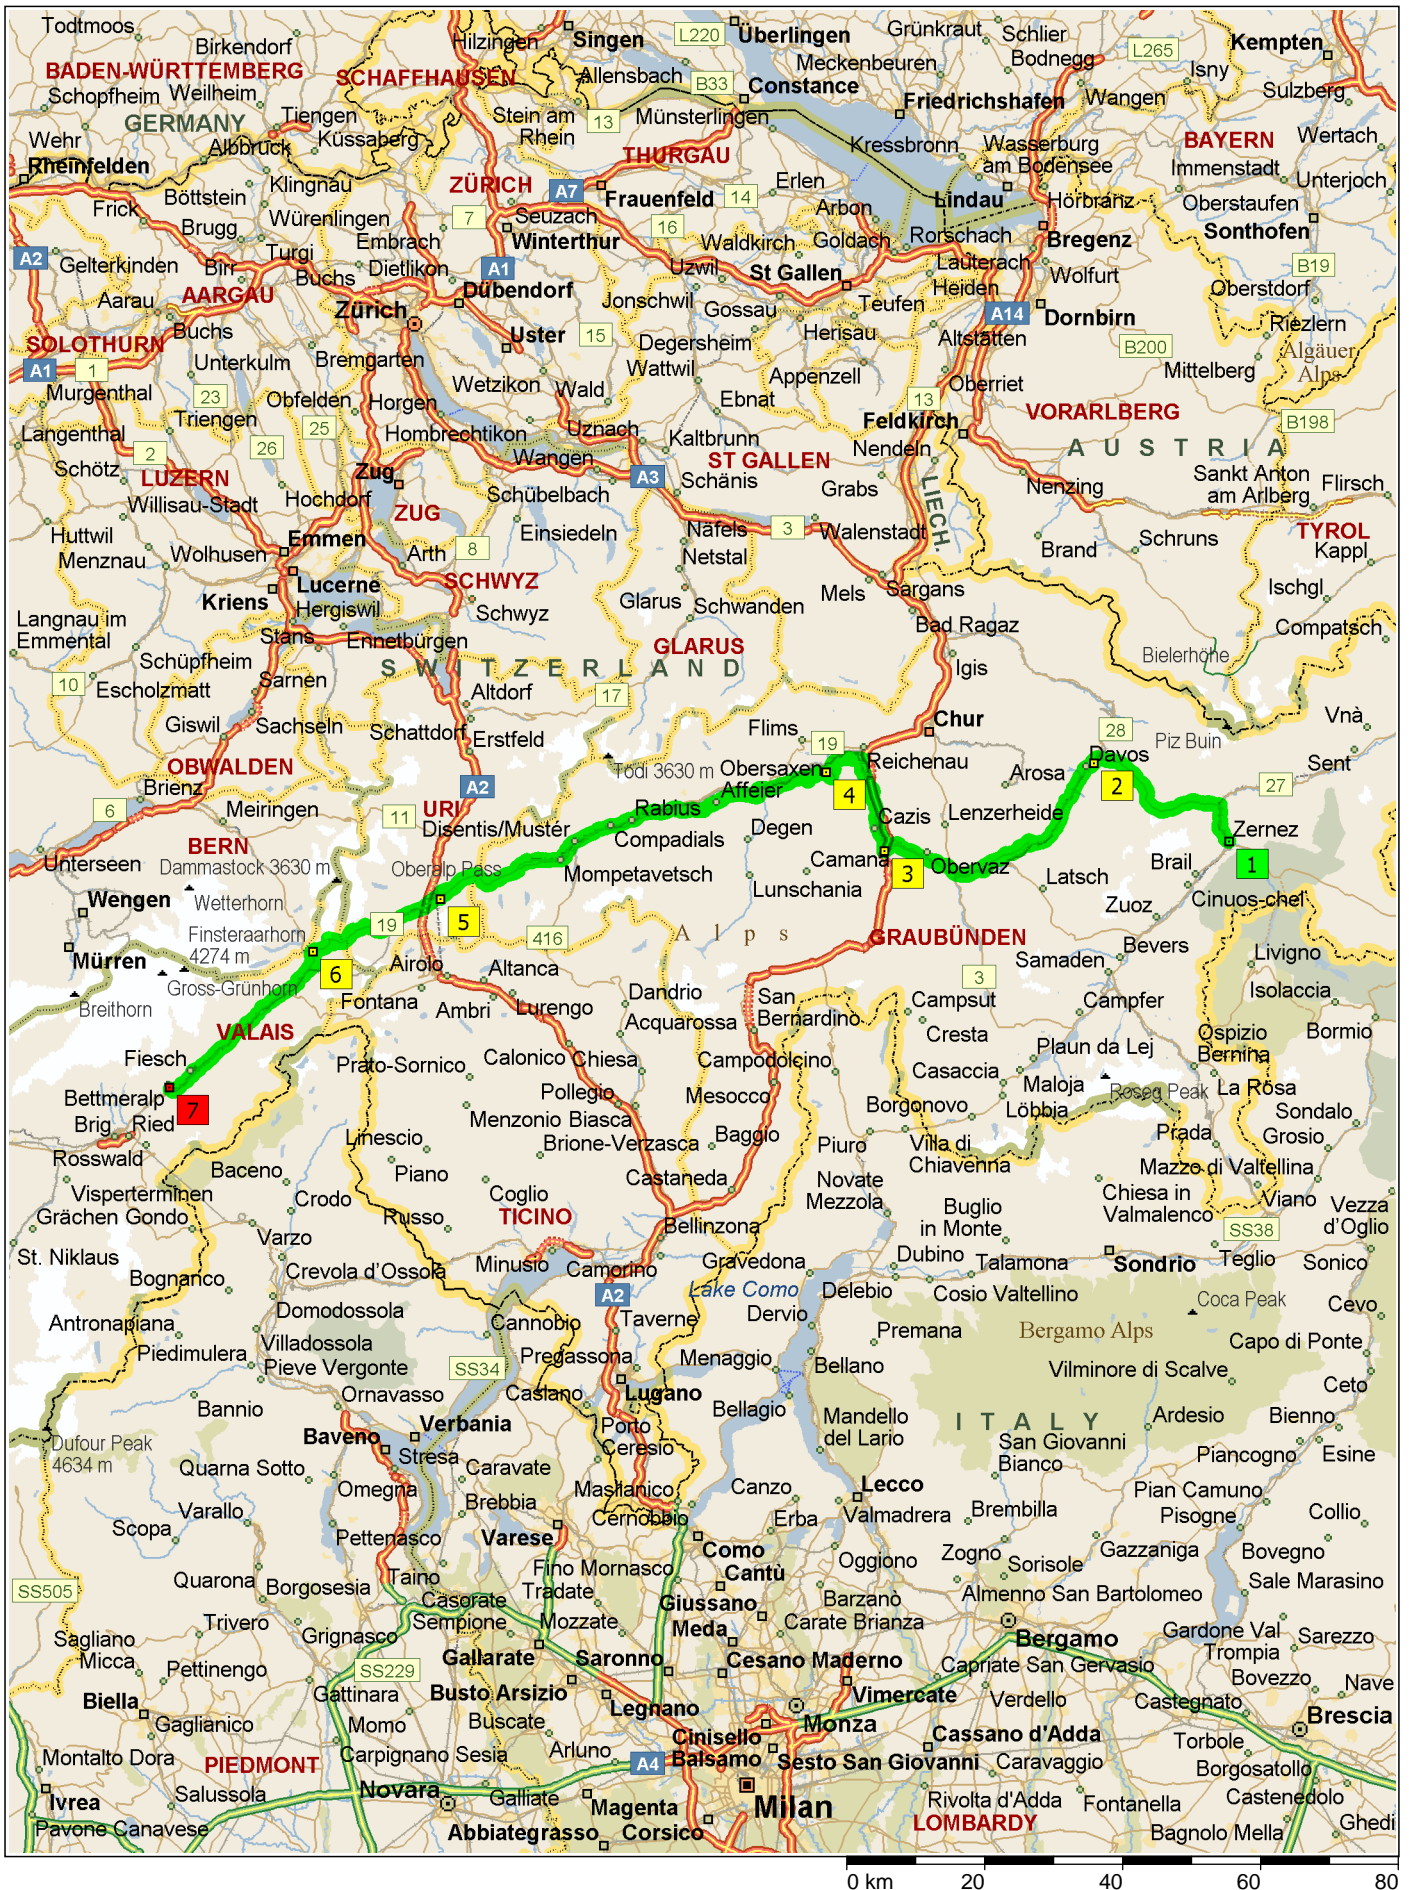

Zernez to Betten

250,1 kilometres; 7 hours, 41 minutes